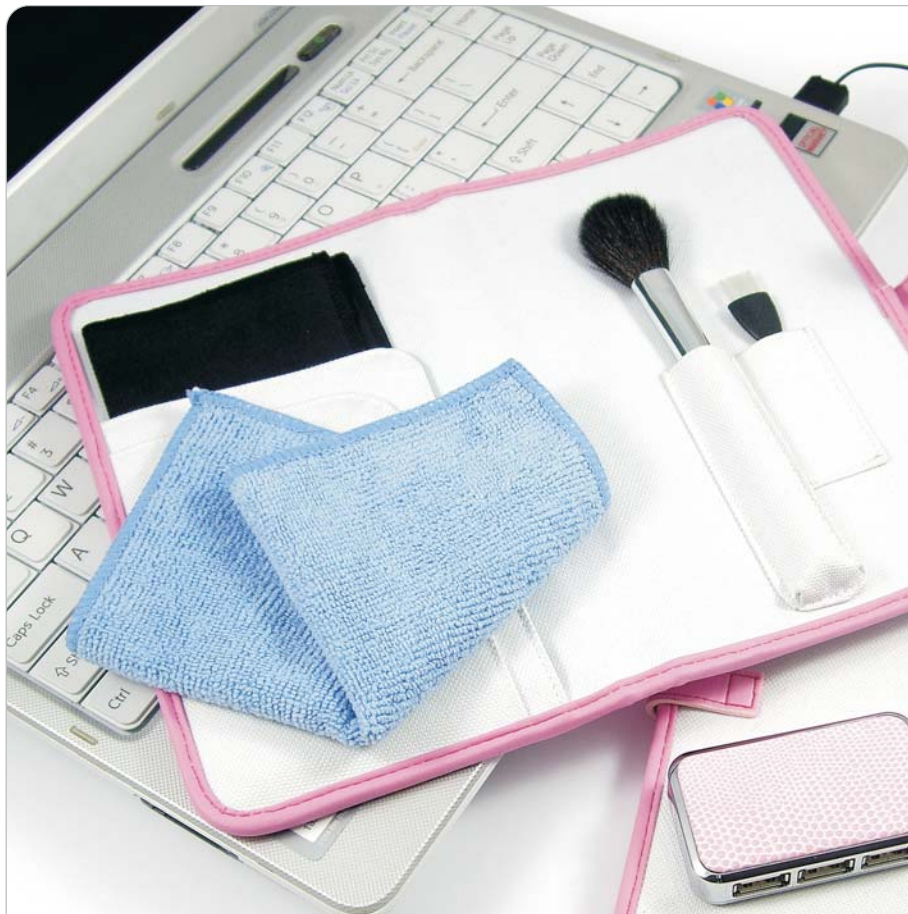

LADY SERIES

PC CLEAN-UP KIT
PRODUCT # 96-008

FEATURES:	Ideal set for traveling
	Smart cleaning cloth for removing dust on screen and body
	Mini keyboard brush for sweeping the minute dust hidden in between gaps
	PC cleaning brush for sweeping surface dust

LEATHER USB HUB
PRODUCT # 21-803L

FEATURES:	Mini Hub with 4 ports (PU finishing)
	Transfer speed up to 480Mbps
	Support plug-and-play capability
	Link up to 127 USB devices
	Interface standard: USB V2.0
	Operation voltage/current: DC 5V / 0.5A (per port)
SUPPORT:	Windows 98 or above, Mac 9.0 or above
SIZE:	L68 x W40 x H16 mm
PACKING:	Gift box

FEATURES:	PU finishing
	3D mini optical mouse (laser optional)
	Resolution 800 DPI
	Retractable extension cable
	Plug-and-play
	Interface: USB 1.1
SUPPORT:	Windows 98 or above, Mac 9.0 or above
SIZE:	L88.5 x W57 x H20 mm
PACKING:	Gift box